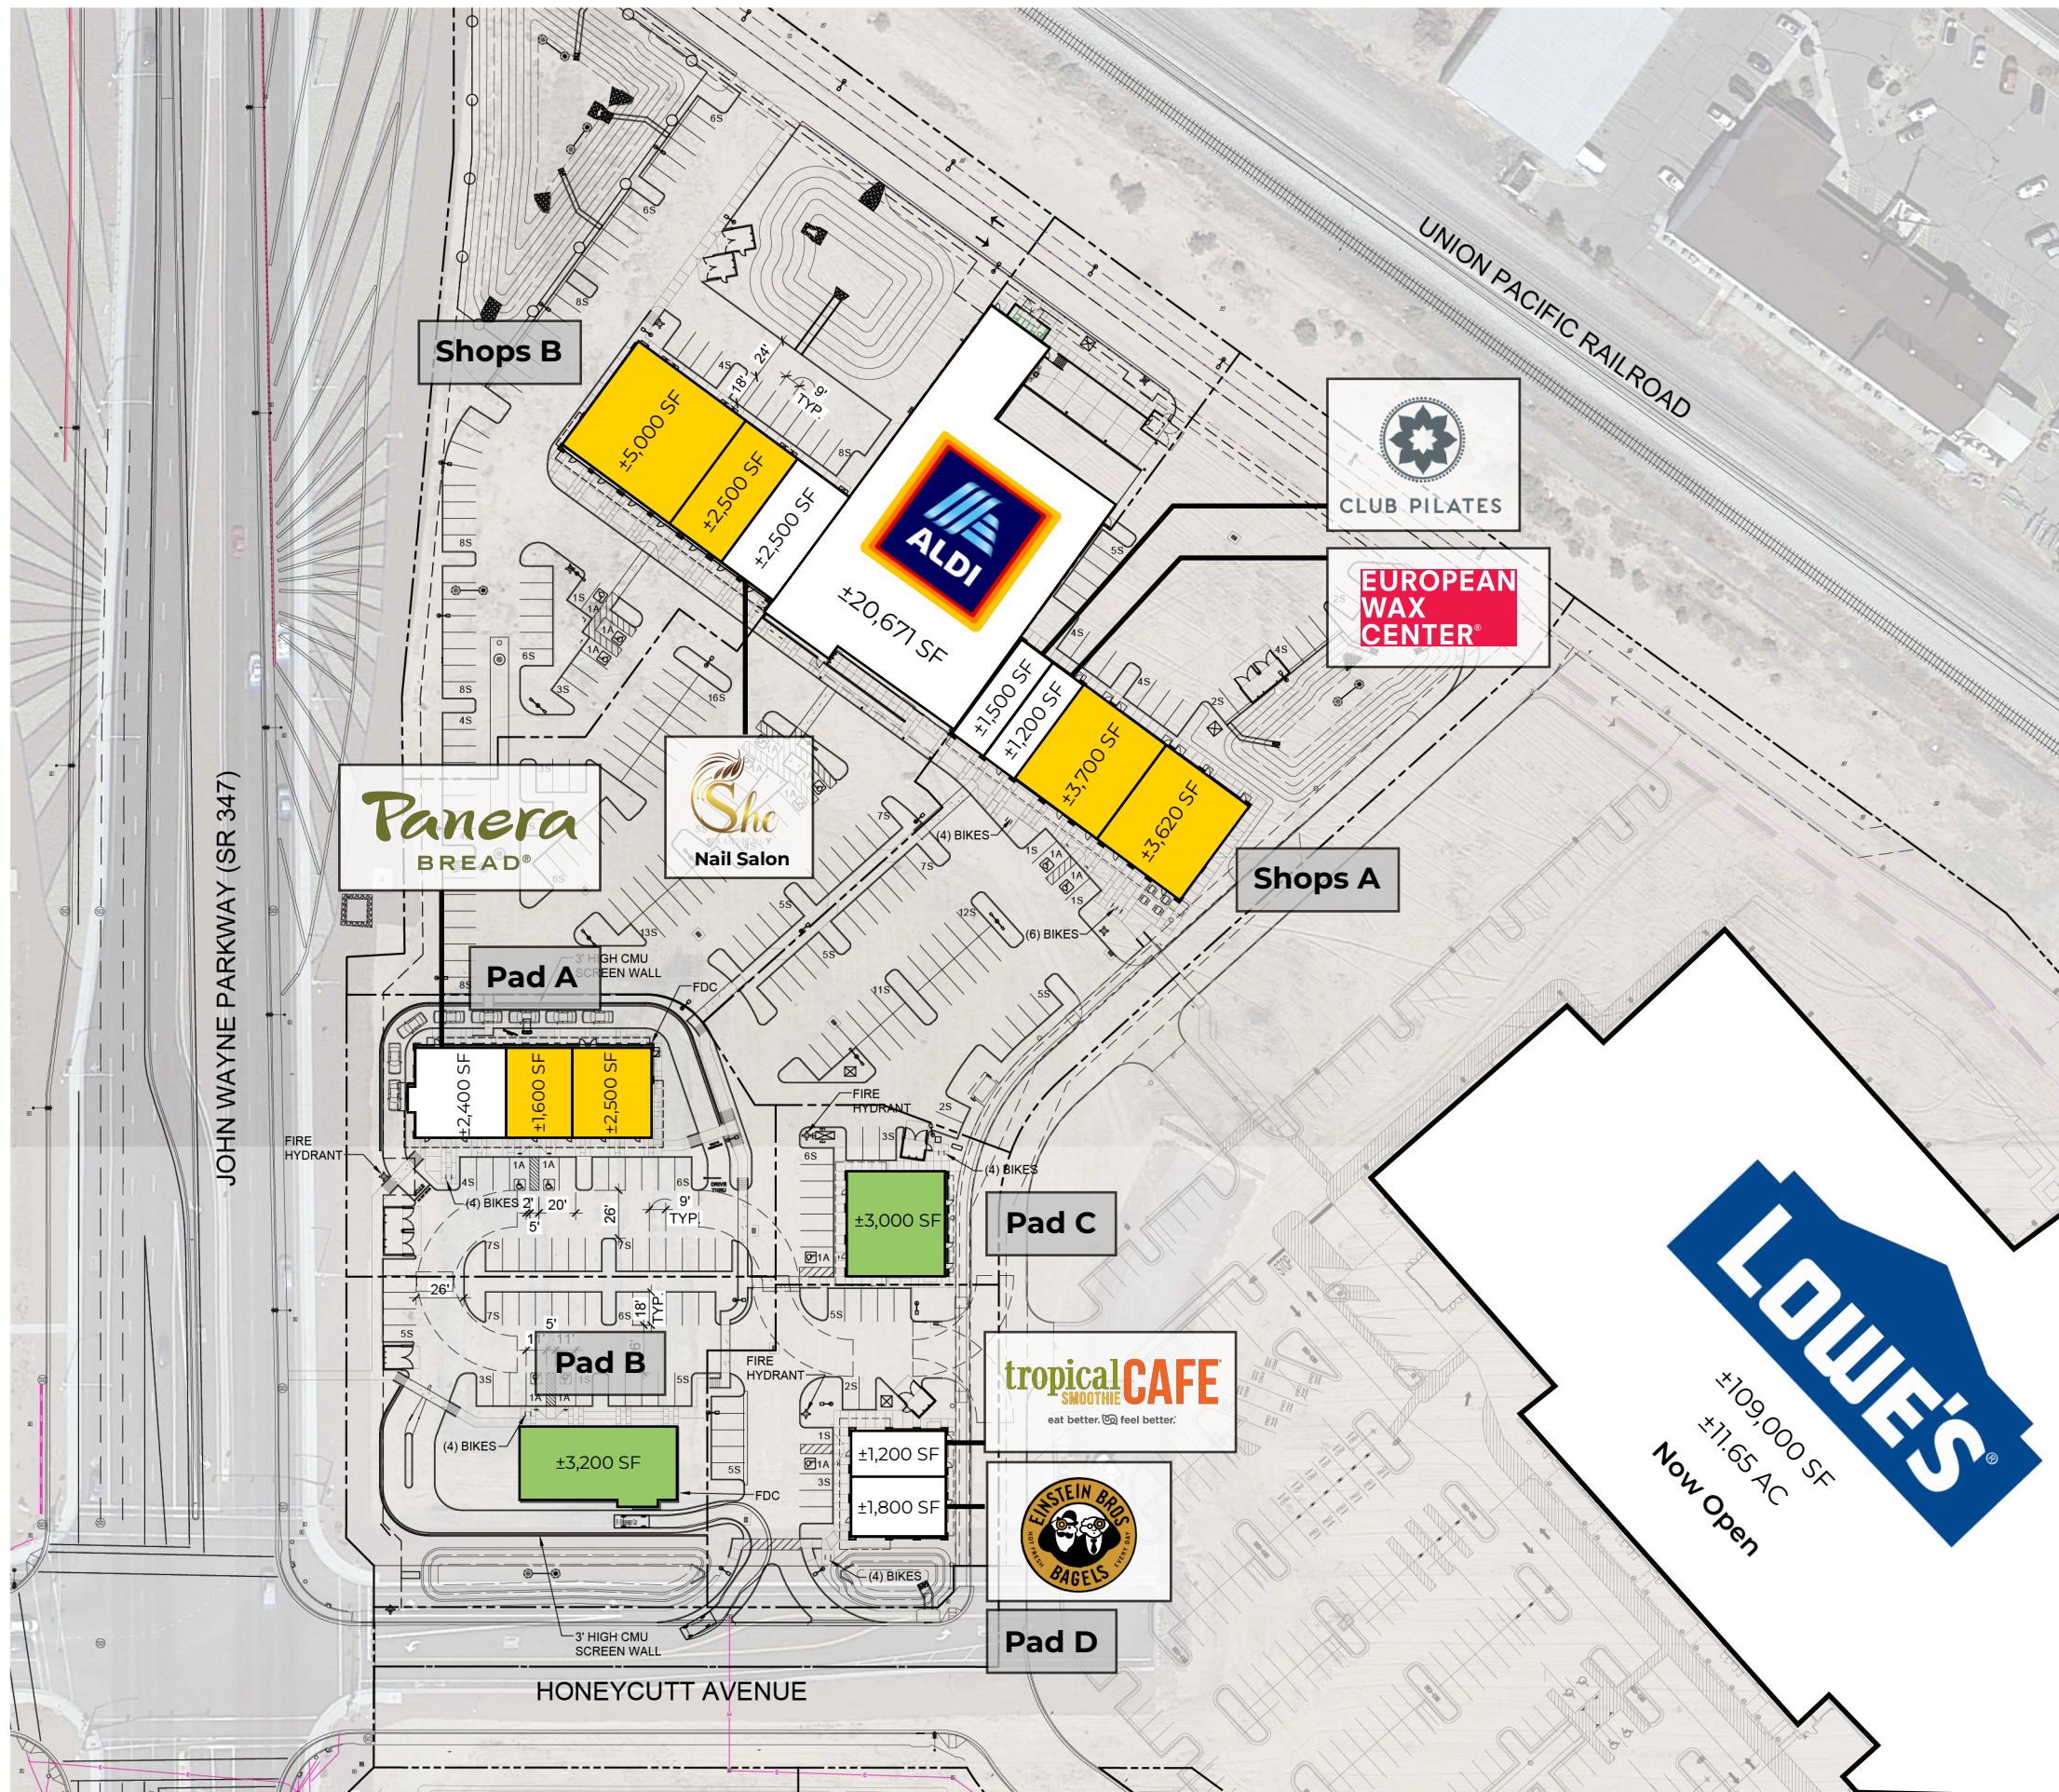

SEC
**JOHN WAYNE PKWY &
 MARICOPA-
 CASA GRANDE HWY**
 MARICOPA, AZ

- Available Shops
- Available Pads
- Executed

Developed by:
**THOMPSON
 THRIFT**
 A REAL ESTATE COMPANY

PCA
 PHOENIX COMMERCIAL ADVISORS
MEMBER OF CHAINLINKS RETAIL ADVISORS