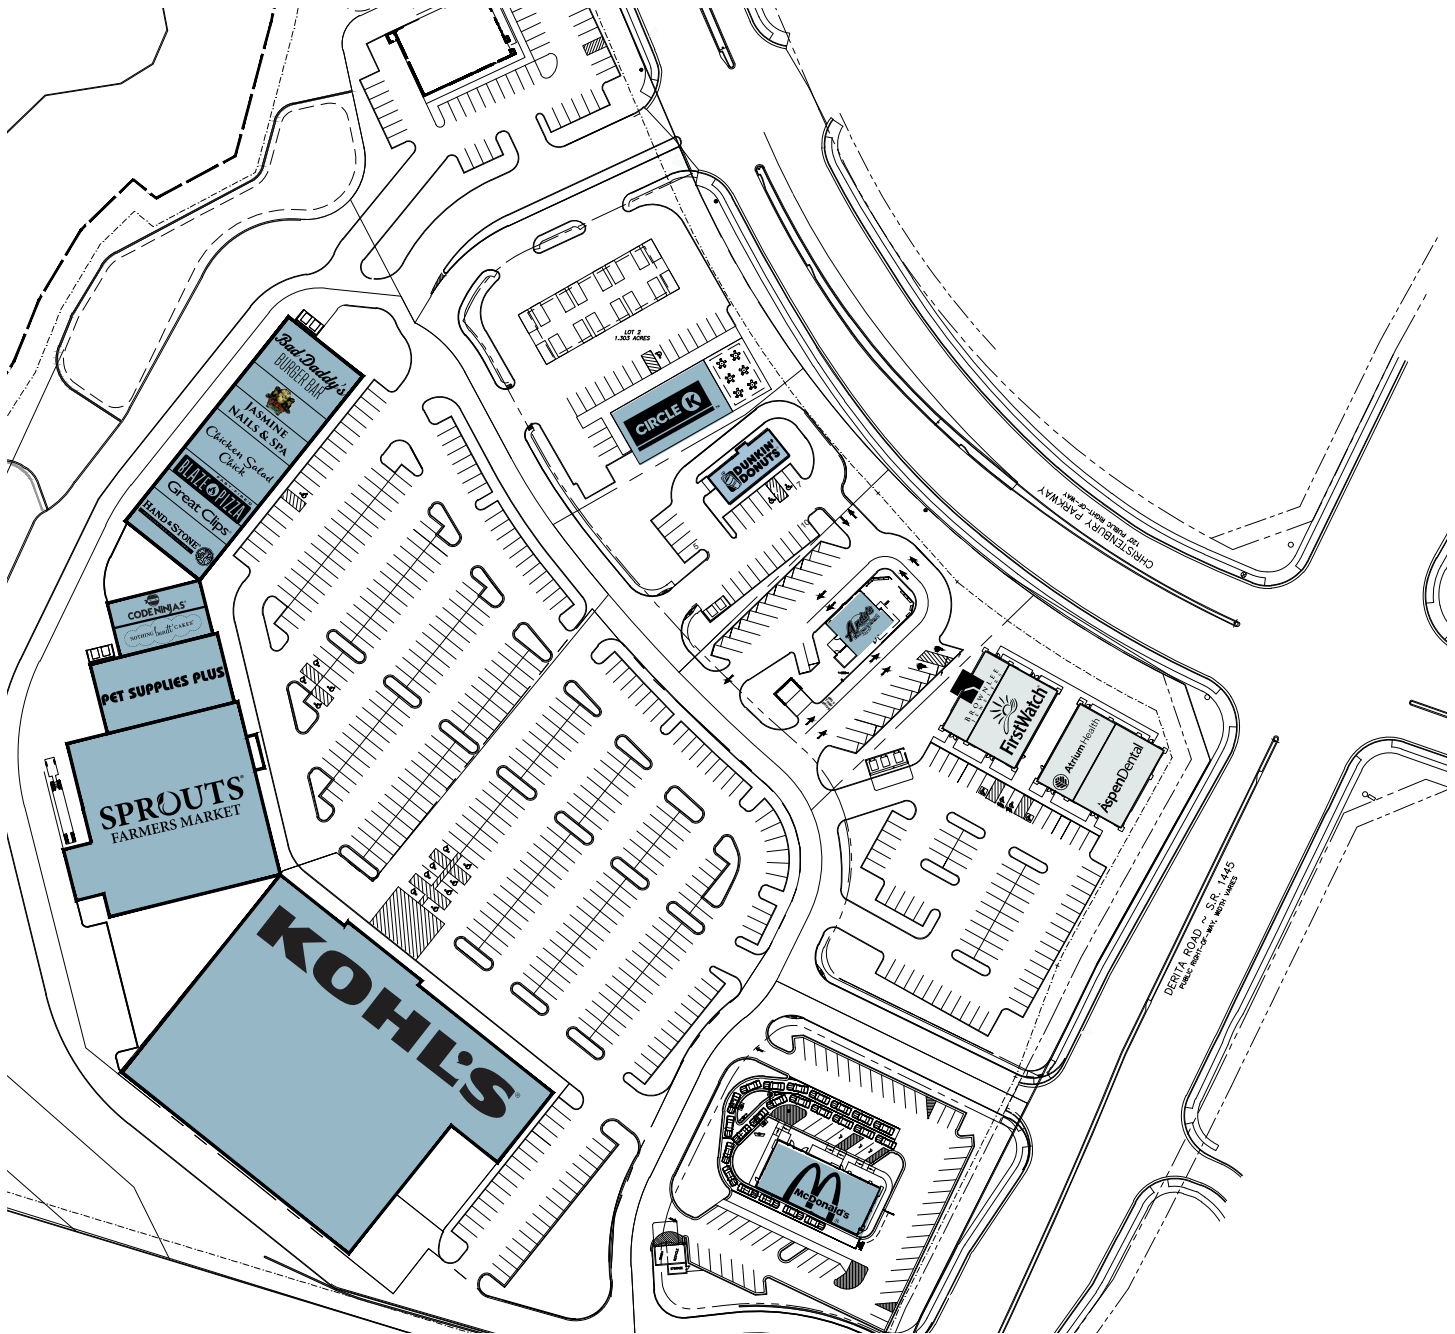

Christenbury Corners

KEY

- Available
- Neg. LOI
- Neg. Lease / PSA
- Signed
- Sold

Ryan Menard

VP, COMMERCIAL DEVELOPMENT
 rmenard@thompsonthrift.com

Direct / 317-853-5422
 Mobile / 317-418-9687

111 Monument Circle, Suite 1600, Indianapolis, IN 46204
 ThompsonThrift.com